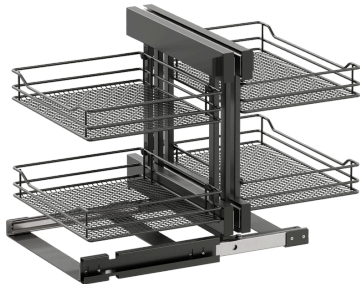

DIRECT
SUPPLY INC
SURFACE MATERIALS \ CABINETS \ HARDWARE

IN-STOCK CATALOG

BLIND CORNER

CORFLEX Blind Corner Pull Out Unhanded Installation / Soft & Self Close

VS-90092000007

Saphir Lava/ Lava
Cabinet Width 36"
Cabinet Opening 15"

VS-90092000001

Saphir Lava/ Lava
Cabinet Width 39"
Cabinet Opening 17 1/2"

VS-90092000003

Scalea Lava/ Maple
Cabinet Width 36"
Cabinet Opening 15"

VS-90092000009

Scalea Lava/ Maple
Cabinet Width 39"
Cabinet Opening 17 1/2"

CORNERSTONE SWING Door Mounted Lower Tray / Unhanded Installation

VS-90092000068

Scalea Lava/ Maple
Cabinet Width 36"
Cabinet Opening 18"
Tray Size 18"

VS-90092000069

Scalea Lava/ Maple
Cabinet Width 39"
Cabinet Opening 21"
Tray Size 21"

VS-90092000070

Scalea Lava/ Maple
Cabinet Width 39"
Cabinet Opening 24"
Tray Size 24"

CORNERSTONE MAXX Independent Trays | Power assist movement | Adjustable height

VS-90092000019

Scalea Lava/ Maple
Cabinet Width 36"
Installation Side - Left
Tray Size 15"
Cab Opening FF:15"
Cab Opening FL:16 11/16"