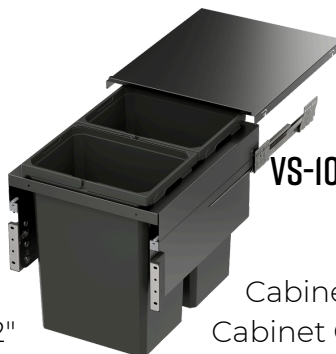

Easy Install!

*No pole or post. Each Shelf Holds 60lbs

WASTE & RECYCLING

ENVI Space XX Top Mount for Frameless Cabinets.
For Door & Drawer Cabinets

VS-10090008895

Lava
1 Bin 1 Box
Cabinet Widths 15"
Cabinet Opening 13 1/2"
Product Height: 18 7/8"

VS-10090008896

Lava
2 Bins
Cabinet Widths 18"
Cabinet Opening 16 1/2"
Product Height: 18 7/8"

*Additional Sizes & Styles Available.

Add Envi
Kick Opener

VS-10090006930
Chrome

Just step and open
the waste bin.
For hands free
openings!