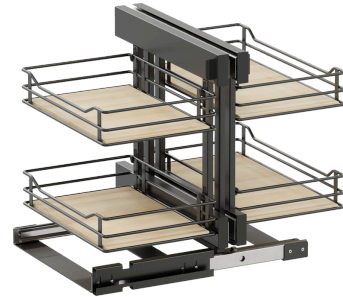

DIRECT
SUPPLY INC
SURFACE MATERIALS \ CABINETS \ HARDWARE

IN-STOCK CATALOG

BLIND CORNER

CORFLEX Blind Corner Pull Out Unhanded Installation / Soft & Self Close

VS-90092000007

Saphir Lava/ Lava
Cabinet Width 36"
Cabinet Opening 15"

VS-90092000001

Saphir Lava/ Lava
Cabinet Width 39"
Cabinet Opening 17 1/2"

VS-90092000003

Scalea Lava/ Maple
Cabinet Width 36"
Cabinet Opening 15"

VS-90092000009

Scalea Lava/ Maple
Cabinet Width 39"
Cabinet Opening 17 1/2"

CORNERSTONE SWING Door Mounted Lower Tray / Unhanded Installation

VS-90092000068

Scalea Lava/ Maple
Cabinet Width 36"
Cabinet Opening 18"
Tray Size 18"

VS-90092000069

Scalea Lava/ Maple
Cabinet Width 39"
Cabinet Opening 21"
Tray Size 21"

VS-90092000070

Scalea Lava/ Maple
Cabinet Width 39"
Cabinet Opening 24"
Tray Size 24"

CORNERSTONE MAXX Independent Trays | Power assist movement | Adjustable height

VS-90092000019

Scalea Lava/ Maple
Cabinet Width 36"
Installation Side - Left
Tray Size 15"
Cab Opening FF:15"
Cab Opening FL:16 11/16"