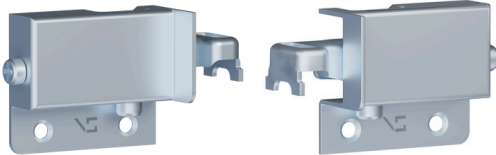

SHELVING & BRACKETS

Top Hang 26

Cabinet / Closet Hanger for frameless cabinets

VS-10048259233

Install Left
White

VS-10048260233

Install Right
White

229lbs per set

Suspension Rail & Cover

For 26 & 40 Top Hang

VS-90055000003

Zinc 93"

VS-90055000004

White Plastic